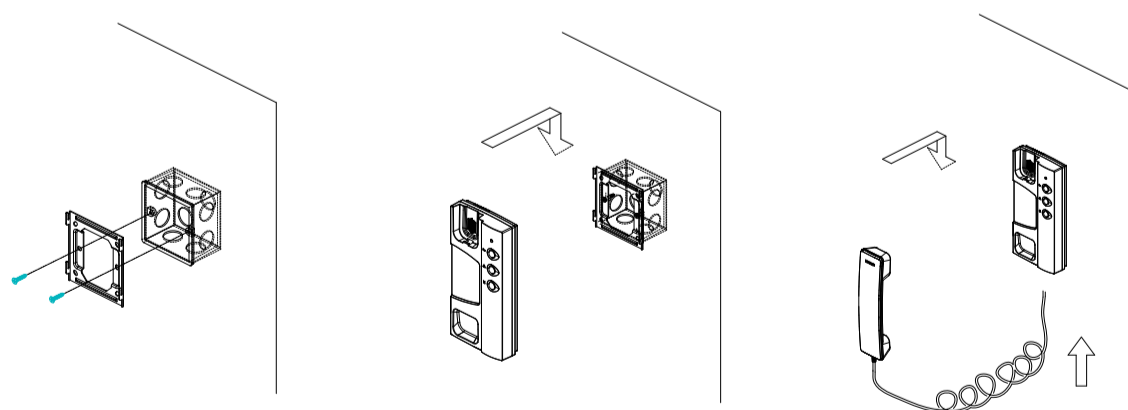

Key Feature

- Immaculate and stylish appearance
- 4-channel wired alarm zone

Specification

Display parameters

Operation Method Handle answer

Audio & Video parameters

Audio Codec G.711
Microphone -56 ± 2dB

Device interfaces

Alarm input 4
Net Port RJ45
Power In Port 1
Doorbell Use Alarm zone 4

General

Installation Wall mounting
Color White
Working Temperature -10°C ~ +50°C
Storage Temperature -40°C ~ +70°C
Standby Power Consumption ≤1.5W
Max Power Consumption ≤3W
Power 12-24V DC

Ordering Information

Model	Description
EH-IS-F10-EN1	White, Handle answer

Installation

- Lock the hanging board on the 86 box with screws.
- Hang the base of the machine on the hanging board.
- Insert the handle wire into the base of the machine, hang the handle on the base.